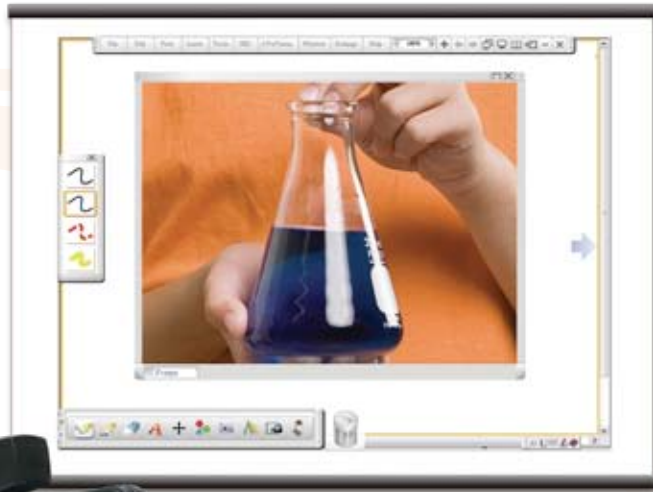

Embrace the power of clarity with AVer® Optical zoom! With HD 1080p image quality, AVerVision355AF is equipped with 5-megapixel CMOS sensor and 10X AVer® Optical zoom to allow close-up observation of tiny subjects in a classroom or lab. To capture valuable teaching/learning moments, simply press the one-touch recording button on the control panel and save it directly to your USB drive or SDHC card. Not only that, you can open up infinite presentation possibilities with the revolutionary AVer+ software by pooling digital content from your PC, the internet, or live images from the visualizer.

One-Touch Recording

Produce in class video simply by pressing the one-touch recording button, and document your presentation with ease.

Extended Storage Space

Record videos or capture 5-megapixel quality pictures, and save them in the built-in memory, SDHC card, or USB drive for sharing later.

A Truly Inspiring Presentation!

High-Definition Output

Indulge in the high quality visual bliss with the HD 1080p output resolution.

HOT!

All-New Revolutionary AVer+ Software

- Leverage content from an AVerVision visualizer, a computer, the internet, and user-generated material to deliver a rich learning experience
- Create and organize teaching materials on unlimited page space for intuitive learning. Never run out of the page space again
- Annotate, draw, mark or type text on top of any teaching material you have chosen to use
- Record and share your favorite teachings and students' work

Plug and Share

Simply insert the SDHC card into the card-slot, and instantly share pictures from your favorite digital camera!

With a visualizer, you can display...

Show enlarged images to your audience through ...